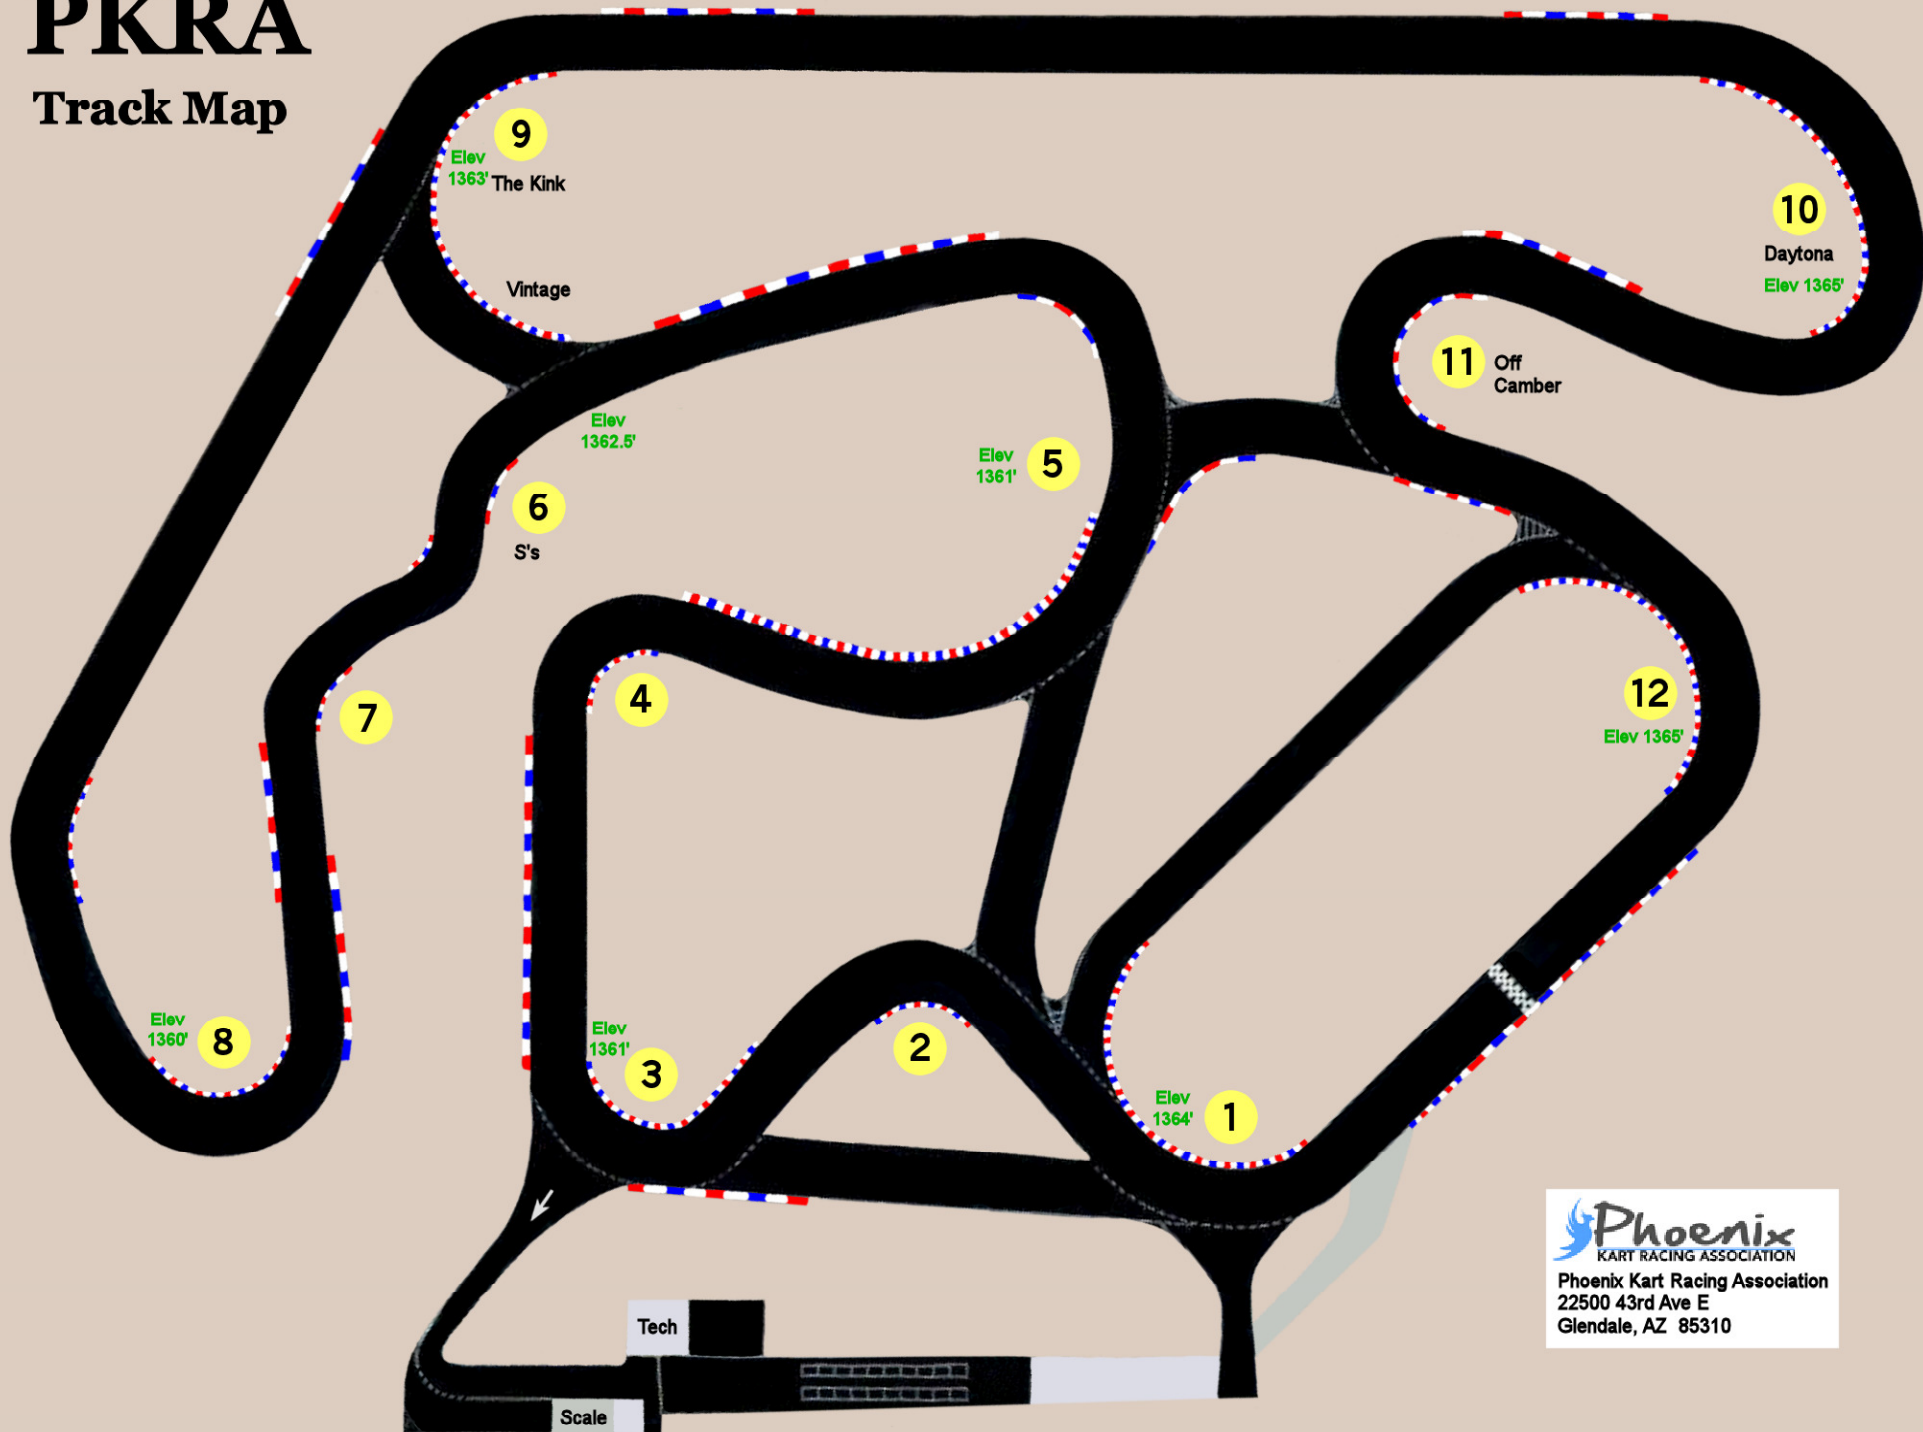

PKRA

Track Map

Phoenix
KART RACING ASSOCIATION
Phoenix Kart Racing Association
22500 43rd Ave E
Glendale, AZ 85310